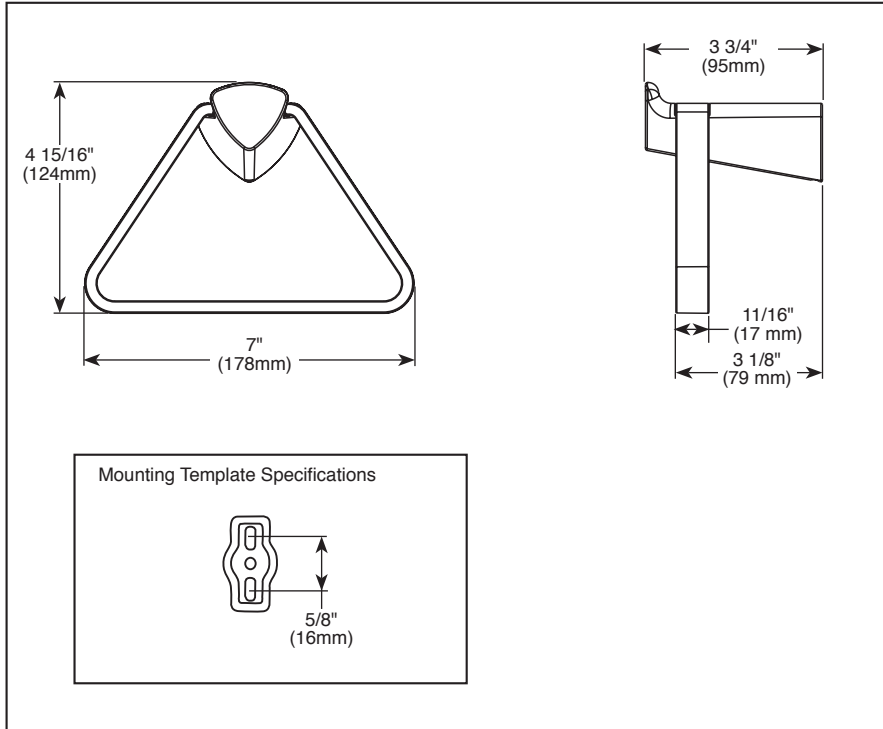

ACCESSORIES

- Zura™ Bath Collection
- Triangular Towel Holder

Submitted Model No.: _____

Specific Features: _____

STANDARD SPECIFICATIONS:

- Wood blocking is preferable behind all wall surfaces. If wood blocking is not available, the following fasteners are suggested: Tile/Masonry-Plastic or lead Anchors Plaster/drywall-Toggle bolts.
- Mounting hardware and mounting template included with product.
- The towel ring is fixed.