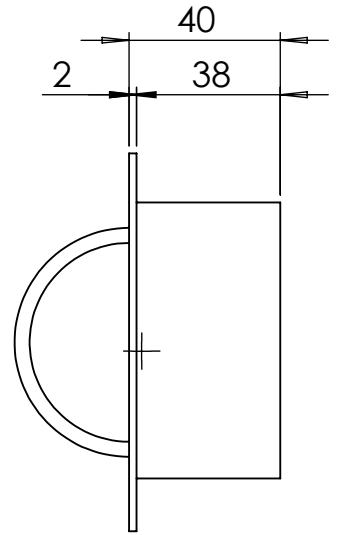

# EP 600 Installation Diagram

Front View

Side View

Push Bottom To Reveal Pull

ITEM NO.	ITEM NAME	SKU #	QTY.
1	EP 600	EP-600	1
2	Wood Screw	M6 x 20	2