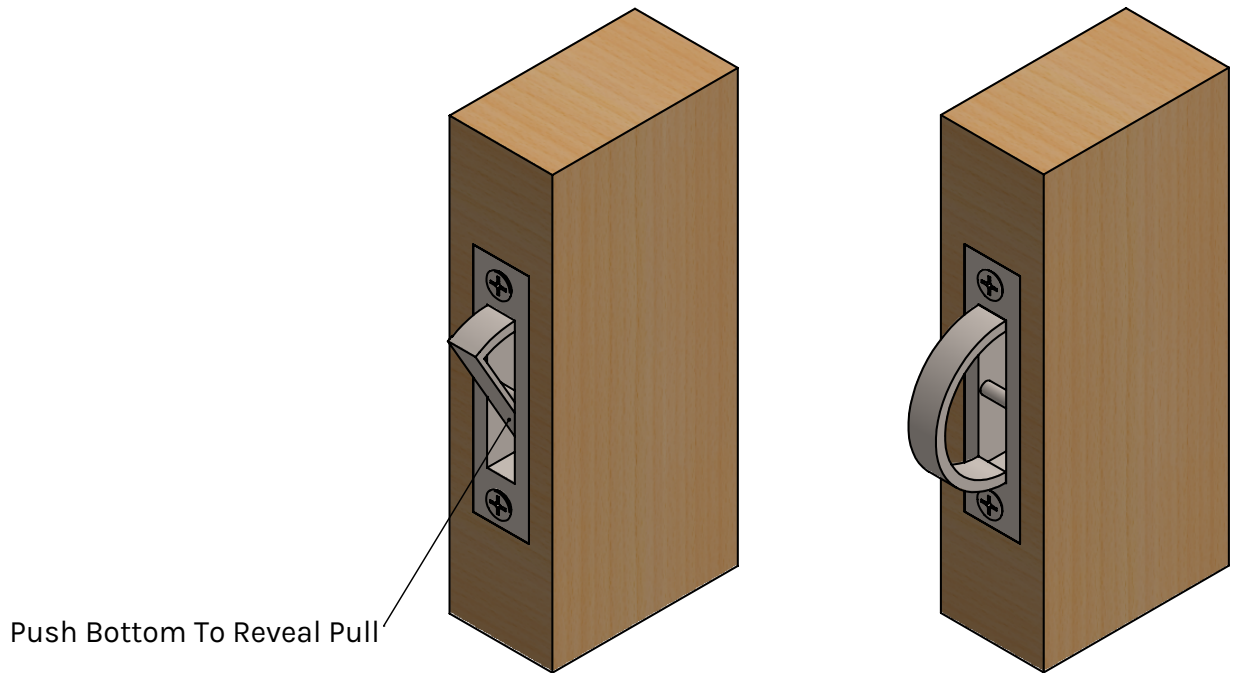

# EP 600 Installation Diagram

Front View

Side View

Push Bottom To Reveal Pull

ITEM NO.	ITEM NAME	SKU #	QTY.
1	EP 600	EP-600	1
2	Wood Screw	M6 x 20	2