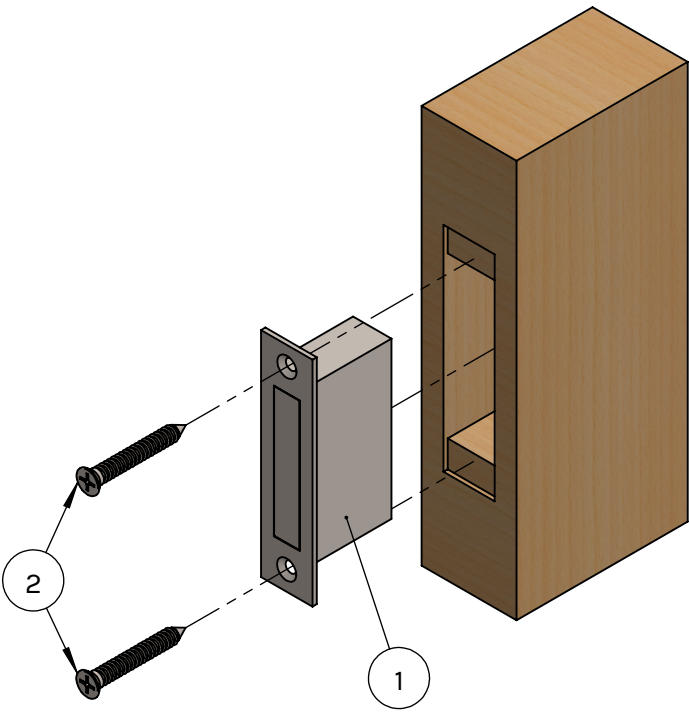

# EP 600 Installation Diagram

Front View

Side View

Push Bottom To Reveal Pull

ITEM NO.	ITEM NAME	SKU #	QTY.
1	EP 600	EP-600	1
2	Wood Screw	M6 x 20	2