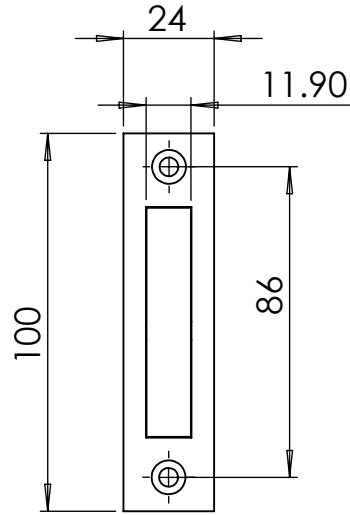

# EP 600 Installation Diagram

Front View

Side View

Push Bottom To Reveal Pull

ITEM NO.	ITEM NAME	SKU #	QTY.
1	EP 600	EP-600	1
2	Wood Screw	M6 x 20	2