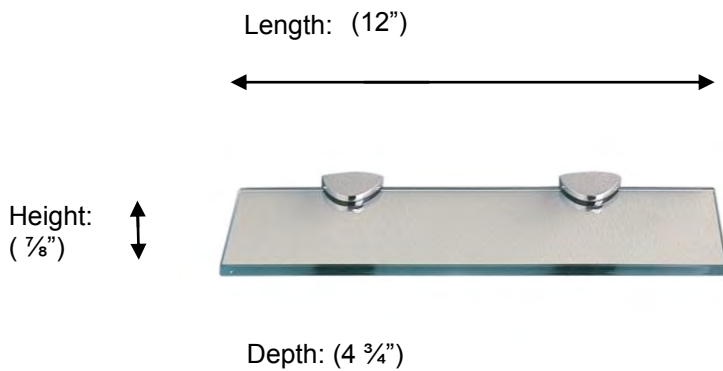

Miller
FINE BATHROOM INTERIORS **Classic**

M291020 Glass Shelf, 12"

Description:
Glass Shelf, 12"

Finishes:
CR - Chrome

Material:
Brass
Tempered glass

Method of Attachment:
Direct to wall

Country of Origin:

United Kingdom

All Dimensions are approximate