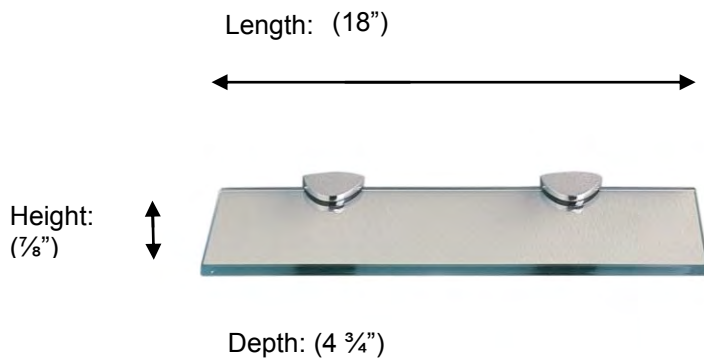

*Miller*  
FINE BATHROOM INTERIORS **Classic**

**M291220 Glass Shelf, 18"**

**Description:**  
Glass Shelf, 18"

**Finishes:**  
CR - Chrome

**Material:**  
Brass  
Tempered glass

**Method of Attachment:**  
Direct to wall

**Country of Origin:**

United Kingdom

All Dimensions are approximate