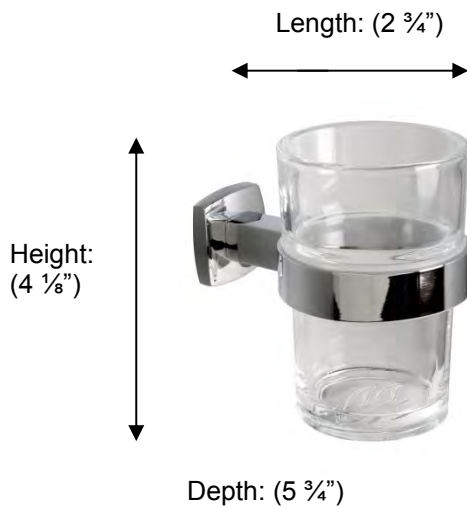

M6403 Tumbler Holder

Description:
Tumbler Holder

Finishes:
CR – Chrome

Material:
Brass
Clear Glass

Method of Attachment:
Direct to wall

Country of Origin:

United Kingdom