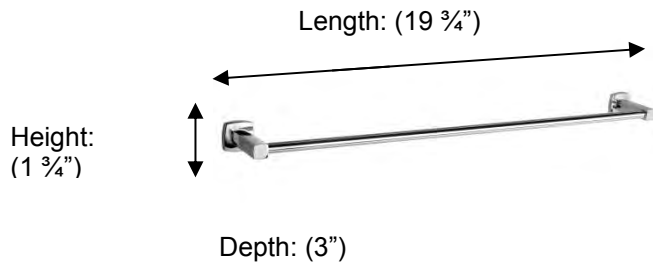

Miller
FINE BATHROOM INTERIORS **Denver**

M6406 Towel Rail, 18"

Description:
Towel rail, 18"

Finishes:
CR – Chrome

Material:
Brass

Method of Attachment:
Direct to wall

Country of Origin:

United Kingdom