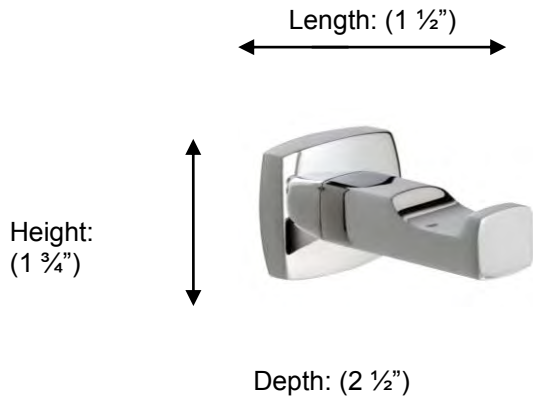

M6411 Single Robe Hook

Description:
Single Robe Hook

Finishes:
CR – Chrome

Material:
Brass

Method of Attachment:
Direct to wall

Country of Origin:

United Kingdom