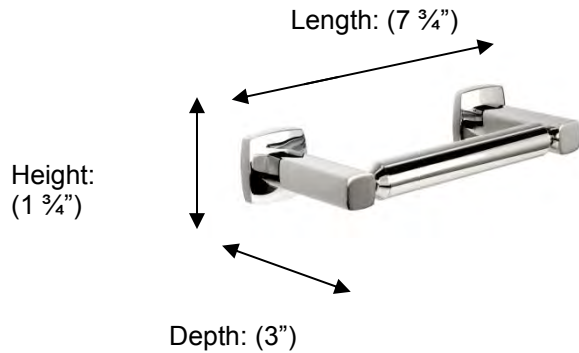

## M6437 Double Post Toilet Roll Holder

**Description:**

Double Post Toilet Roll Holder

**Finishes:**

CR – Chrome

**Material:**

Brass

**Spindle:**

Spring loaded

**Method of Attachment:**

Direct to wall

**Country of Origin:**

United Kingdom