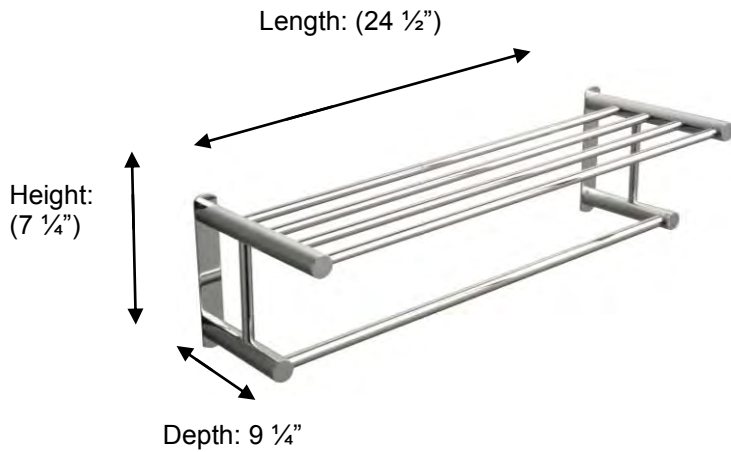

Miller
FINE BATHROOM INTERIORS **Classic**

M667 Towel Rack

Description:
Towel Rack

Finishes:
CR - Chrome

Material:
Brass

Method of attachment:
Direct to wall

Country of Origin:	United Kingdom
---------------------------	----------------

All Dimensions are approximate