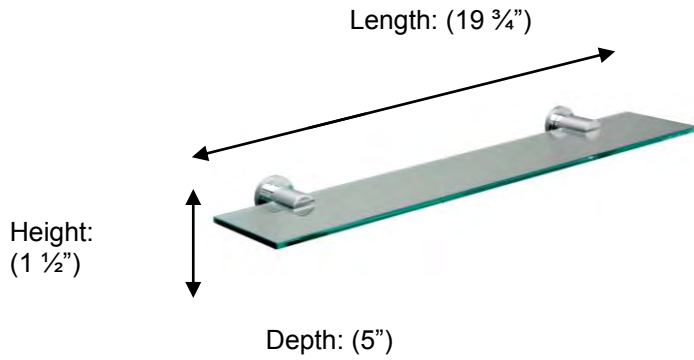

## M6702 Contemporary Glass Shelf, 18"

**Description:**

Contemporary Glass Shelf, 18"

**Finishes:**

CR – Chrome

**Material:**

Brass  
Tempered glass

**Method of Attachment:**

Direct to wall

**Country of Origin:**

United Kingdom