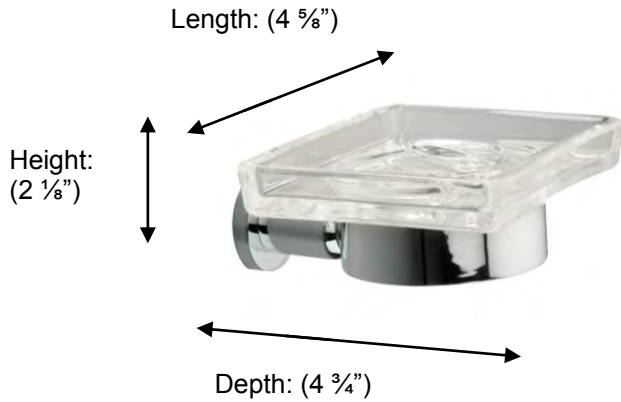

M6704 Contemporary Soap Dish Holder

Description:
Contemporary Soap Dish Holder

Finishes:
CR – Chrome

Material:
Brass
Clear glass

Method of Attachment:
Direct to wall

Country of Origin:

United Kingdom