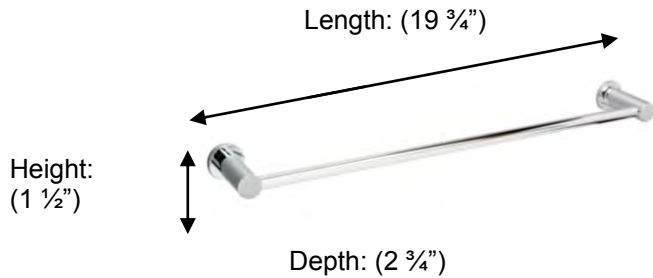

M6706 Contemporary Towel Rail, 18"

Description:

Contemporary Towel Rail, 18"

Finishes:

CR – Chrome

Material:

Brass

Method of Attachment:

Direct to wall

Country of Origin:

United Kingdom