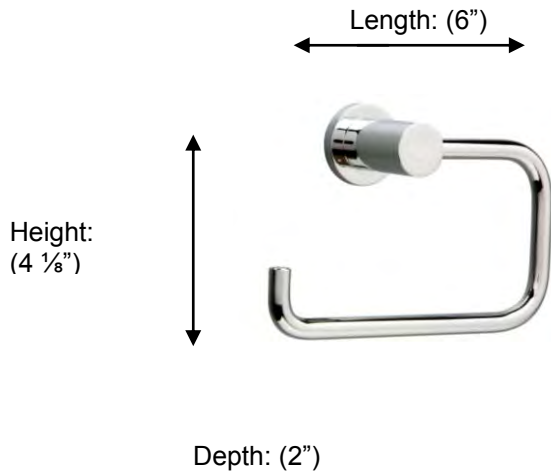

M6710 Contemporary Toilet Roll Holder

Description:
Contemporary Toilet Roll Holder

Finishes:
CR – Chrome

Material:
Brass

Method of Attachment:
Direct to wall

Country of Origin:

United Kingdom