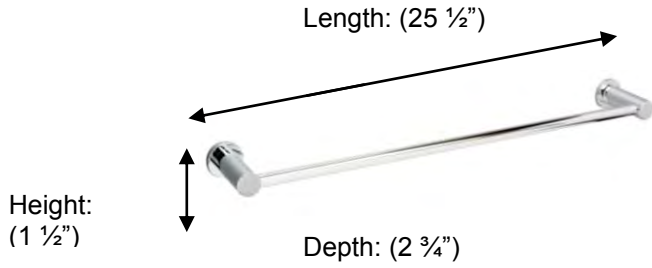

M6716 Contemporary Towel Rail, 24"

Description:

Contemporary Towel Rail, 24"

Finishes:

CR – Chrome

Material:

Brass

Method of Attachment:

Direct to wall

Country of Origin:

United Kingdom