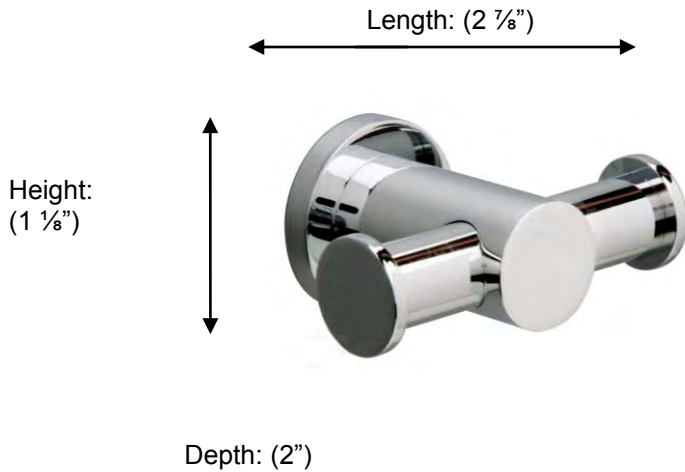

M6723 Contemporary Double Robe Hook

Description:
Contemporary Double Robe Hook

Finishes:
CR – Chrome

Material:
Brass

Method of Attachment:
Direct to wall

Country of Origin:

United Kingdom