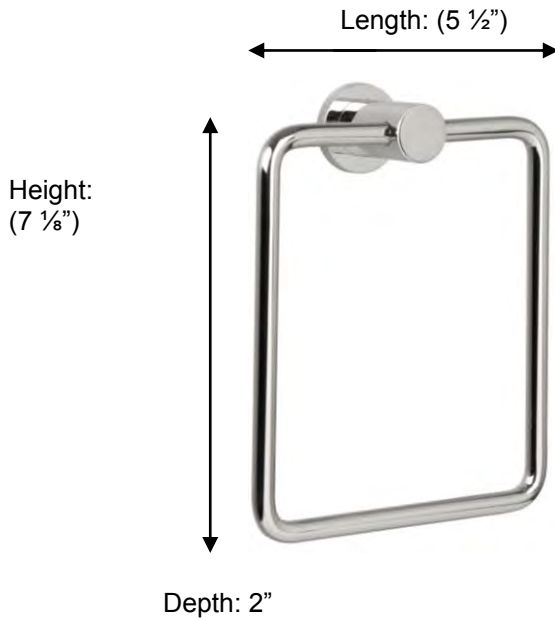

### M6725 Contemporary Towel Ring

**Description:**  
Contemporary Towel Ring

**Finishes:**  
CR – Chrome

**Material:**  
Brass

**Method of Attachment:**  
Direct to wall

<b>Country of Origin:</b>	United Kingdom
---------------------------	----------------