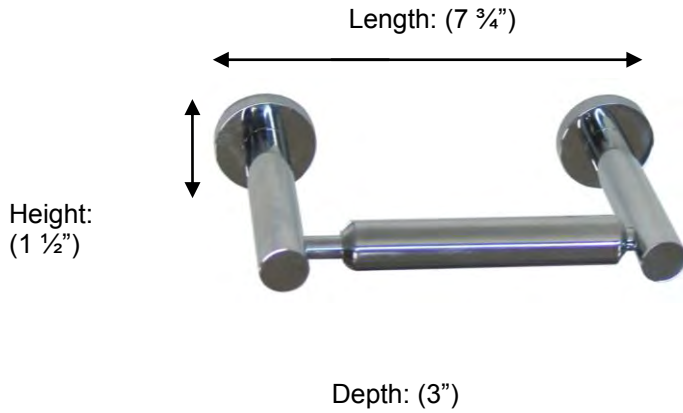

M6737 Contemporary Double Post Toilet Roll Holder

Description:
Contemporary Double Post Toilet Roll Holder

Finishes:
CR – Chrome

Material:
Brass

Method of Attachment:
Direct to wall

Country of Origin:

United Kingdom