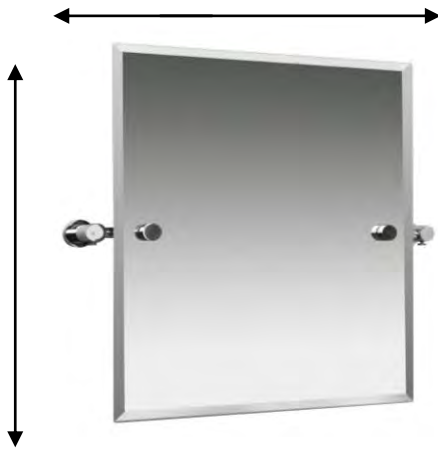

M6723 Contemporary Swivel Mirror

Length: (19 3/4")

Height:
(19 3/4")

Depth: (2")

Description:
Contemporary Swivel Mirror

Finishes:
CR – Chrome

Material:
Brass

Method of Attachment:
Direct to wall