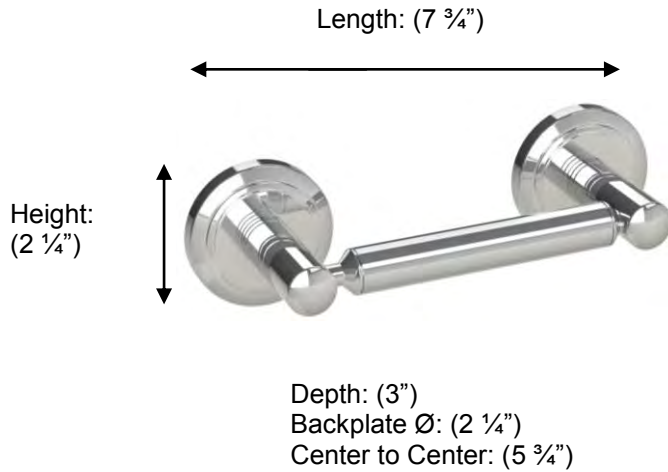

## M8037 Double Post Toilet Roll Holder

**Description:**

Double Post Toilet Roll Holder

**Finishes:**

CR – Chrome

NI – Polished Nickel

**Material:**

Brass

**Method of Attachment:**

Direct to wall

<b>Country of Origin:</b>	United Kingdom
---------------------------	----------------