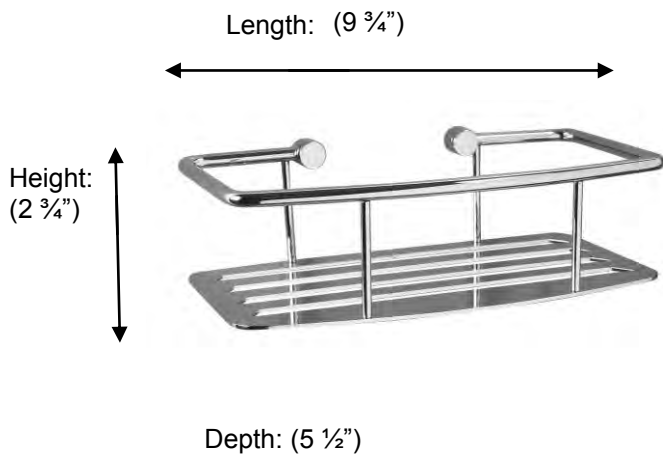

Miller
FINE BATHROOM INTERIORS **Classic**

M870 D-Shape Shower Shelf

Description:

D-Shape shower shelf

Finishes:

CR – Chrome

Material:

Brass

Method of Attachment:

Direct to wall

Country of Origin:

United Kingdom

All Dimensions are approximate