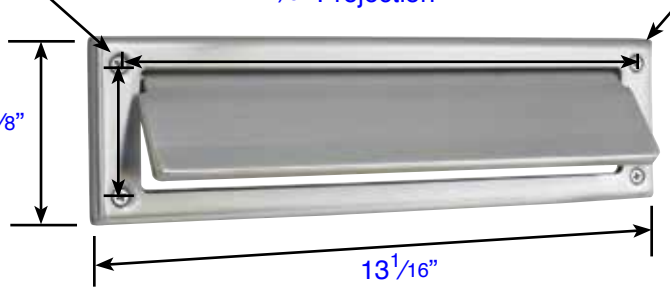

Brass Mail Slot (2280)

2 1/2" S-to-S

5/8" Projection

12" S-to-S

3 3/8"

13 1/16"

Note: Mail flap is spring loaded on the exterior and swing loosely on the interior. Both exterior and interior trims have the same dimensions.