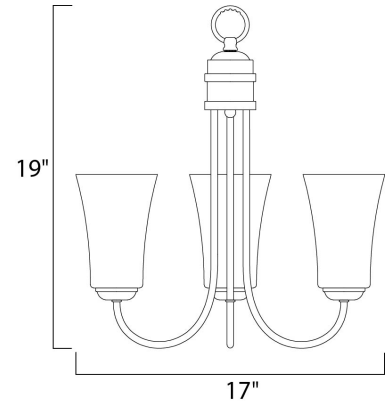

Lighting Your Life Since 1970

Product Specifications - 10043FTSN

Job Name:	Job Type:
Quantity:	Comments:

**10043FTSN**  
Logan 3-Light Chandelier

**Finish**  
Satin Nickel

**Glass/Shade**  
Frosted

**Product Category**  
Single-Tier Chandelier

**Measurements**

Width	17.00"
Height	19.00"
Length	N/A
Extension	N/A
Back Plate Width	N/A
Back Plate Height	N/A
HCO	N/A
Min Overall Height	0.00"
Max Overall Height	N/A
Hanging Weight	4.84 lbs
Height Adjustable	N/A
Slope	N/A
Chain Length	N/A
Wire Length	N/A
Canopy Width	N/A
Canopy Height	N/A
Canopy Length	N/A