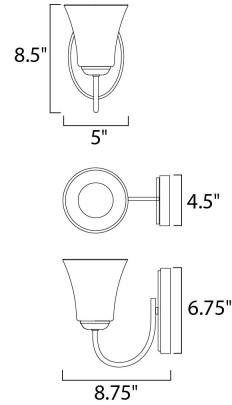

Lighting Your Life Since 1970

Product Specifications - 10051FTSN

Job Name:	Job Type:
Quantity:	Comments:

10051FTSN
Logan 1-Light Wall Sconce

Finish
Satin Nickel

Glass/Shade
Frosted

Product Category
Bath Vanity

Measurements

Width	5.00"
Height	8.50"
Length	N/A
Extension	9"
Back Plate Width	N/A
Back Plate Height	N/A
HCO	N/A
Min Overall Height	0.00"
Max Overall Height	N/A
Hanging Weight	1.50 lbs
Height Adjustable	N/A
Slope	N/A
Chain Length	N/A
Wire Length	N/A
Canopy Width	N/A
Canopy Height	N/A
Canopy Length	N/A

Shipping

Carton Weight	2.02 lbs
Carton Width	8"
Carton Height	6"
Carton Length	10"
Carton Cubic Feet	0.29
Master Pack	1
Master Pack Weight	N/A
Master Pack Width	N/A
Master Pack Height	N/A
Master Pack Length	N/A
Master Cubic Feet	N/A
UPS Shippable	Yes