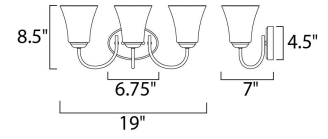

Lighting Your Life Since 1970

Product Specifications - 10053FTSN

Job Name:	Job Type:
Quantity:	Comments:

10053FTSN
Logan 3-Light Bath Vanity

Finish

Satin Nickel

Glass/Shade

Frosted

Measurements

Width	19.00"
Height	8.50"
Length	N/A
Extension	7"
Back Plate Width	N/A
Back Plate Height	N/A
HCO	N/A
Min Overall Height	0.00"
Max Overall Height	N/A
Hanging Weight	3.74 lbs
Height Adjustable	N/A
Slope	N/A
Chain Length	N/A
Wire Length	N/A
Canopy Width	N/A
Canopy Height	N/A
Canopy Length	N/A

Shipping

Carton Weight	5.06 lbs
Carton Width	9"
Carton Height	6"
Carton Length	23"
Carton Cubic Feet	0.75
Master Pack	1
Master Pack Weight	N/A
Master Pack Width	N/A
Master Pack Height	N/A
Master Pack Length	N/A
Master Cubic Feet	N/A
UPS Shippable	Yes