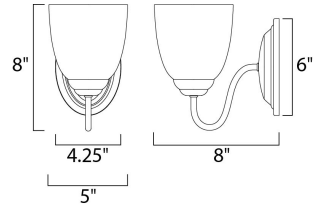

Lighting Your Life Since 1970

Product Specifications - 10071FTOI

Job Name:	Job Type:
Quantity:	Comments:

**10071FTOI**  
Stefan 1-Light Wall Sconce

**Finish**

Oil Rubbed Bronze

**Glass/Shade**

Frosted

**Measurements**

Width	5.00"
Height	8.00"
Length	N/A
Extension	8"
Back Plate Width	N/A
Back Plate Height	N/A
HCO	N/A
Min Overall Height	0.00"
Max Overall Height	N/A
Hanging Weight	1.59 lbs
Height Adjustable	N/A
Slope	N/A
Chain Length	N/A
Wire Length	N/A
Canopy Width	N/A
Canopy Height	N/A
Canopy Length	N/A

**Shipping**

Carton Weight	2.27 lbs
Carton Width	7"
Carton Height	6"
Carton Length	9"
Carton Cubic Feet	0.22
Master Pack	1
Master Pack Weight	N/A
Master Pack Width	N/A
Master Pack Height	N/A
Master Pack Length	N/A
Master Cubic Feet	N/A
UPS Shippable	Yes