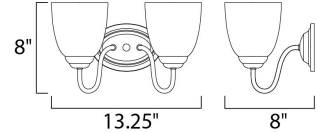

Lighting Your Life Since 1970

Product Specifications - 10072FTOI

Job Name:	Job Type:
Quantity:	Comments:

10072FTOI
Stefan 2-Light Bath Vanity

Finish

Oil Rubbed Bronze

Glass/Shade

Frosted

Measurements

Width	13.25"
Height	8.00"
Length	N/A
Extension	8"
Back Plate Width	N/A
Back Plate Height	N/A
HCO	4.20"
Min Overall Height	0.00"
Max Overall Height	N/A
Hanging Weight	2.87 lbs
Height Adjustable	N/A
Slope	N/A
Chain Length	N/A
Wire Length	N/A
Canopy Width	N/A
Canopy Height	N/A
Canopy Length	N/A