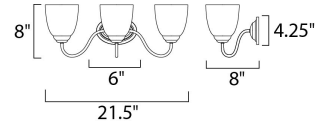

Finish

Oil Rubbed Bronze

Glass/Shade

Frosted

Product Category

Bath Vanity

Lamping

Number of Bulbs	3
Light Type	Incandescent
Bulb Type	MB
Max Bulb Wattage	60
Max Fixture Wattage	180
Rated Life	
Rated Lumens	±0
Color Temp	
Bulb(s)	Not Included
Light Up/Down	BOTH
Beam Spread	N/A
CRI	N/A
Photo Cell Included	N/A
Ballast/Driver/Transformer	No
Dimmable	N/A

Measurements

Width	21.50"
Height	8.00"
Length	N/A
Extension	8"
Back Plate Width	N/A
Back Plate Height	N/A
HCO	N/A
Min Overall Height	0.00"
Max Overall Height	N/A
Hanging Weight	4.00 lbs
Height Adjustable	N/A
Slope	N/A
Chain Length	N/A
Wire Length	N/A
Canopy Width	N/A
Canopy Height	N/A
Canopy Length	N/A

Shipping

Carton Weight	5.58 lbs
Carton Width	9"
Carton Height	6"
Carton Length	24"
Carton Cubic Feet	0.74
Master Pack	1
Master Pack Weight	N/A
Master Pack Width	N/A
Master Pack Height	N/A
Master Pack Length	N/A
Master Cubic Feet	N/A
UPS Shippable	Yes

Certification

Safety Rating	Damp
Energy Star	No
CA Title 24	No
CA Title 20	No
ADA	No
Dark Sky	N/A

Other

UPC Code	783209108455
Shades Included	N/A
Crystals Included	N/A
Diffuser Included	N/A
Conversion Kit	N/A
Material	METAL

Equivalents

Incandescent Watts	N/A
Fluorescent Watts	N/A

Maxim Lighting International and all designs, logos and images © 2015 Maxim Lighting International. All Rights Reserved. Maxim Lighting International reserves the right, at any time, to make changes in the design and/or construction of the product including the discontinuation of product without prior notice. Color may vary from what is pictured above due to limitations inherent to photographic processes.

Always consult a qualified, licensed electrician before installation of any product weighing 35 pounds or more. We recommend that a qualified, licensed electrician do the installation. Always install to a mechanically sound structure.