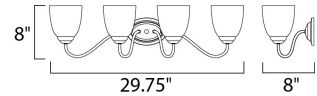

Lighting Your Life Since 1970

Product Specifications - 10074FTSN

Job Name:	Job Type:
Quantity:	Comments:

10074FTSN
Stefan 4-Light Bath Vanity

Finish

Satin Nickel

Glass/Shade

Frosted

Measurements

Width	29.75"
Height	8.00"
Length	N/A
Extension	8"
Back Plate Width	N/A
Back Plate Height	N/A
HCO	N/A
Min Overall Height	0.00"
Max Overall Height	N/A
Hanging Weight	5.60 lbs
Height Adjustable	N/A
Slope	N/A
Chain Length	N/A
Wire Length	N/A
Canopy Width	N/A
Canopy Height	N/A
Canopy Length	N/A