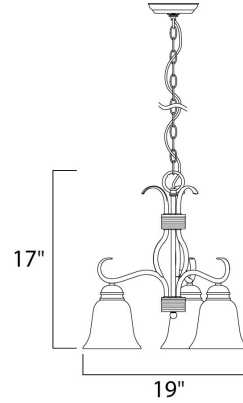

Lighting Your Life Since 1970

Product Specifications - 10122WSOI

Job Name:	Job Type:
Quantity:	Comments:

10122WSOI
Basix 3-Light Chandelier

Finish
Oil Rubbed Bronze

Glass/Shade
Wilshire

Product Category
Mini Chandelier

Measurements

Width	19.00"
Height	17.00"
Length	N/A
Extension	N/A
Back Plate Width	N/A
Back Plate Height	N/A
HCO	N/A
Min Overall Height	0.00"
Max Overall Height	17.70"
Hanging Weight	8.27 lbs
Height Adjustable	N/A
Slope	N/A
Chain Length	36"
Wire Length	180"
Canopy Width	N/A
Canopy Height	N/A
Canopy Length	N/A