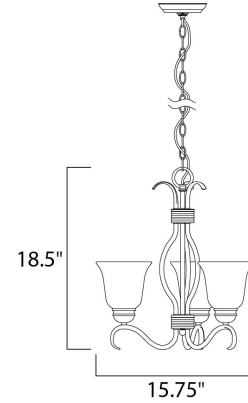

Lighting Your Life Since 1970

Product Specifications - 10123WSOI

Job Name:	Job Type:
Quantity:	Comments:

10123WSOI
Basix 3-Light Chandelier

Finish
Oil Rubbed Bronze

Glass/Shade
Wilshire

Product Category
Mini Chandelier

Measurements

Width	19.00"
Height	18.50"
Length	N/A
Extension	N/A
Back Plate Width	N/A
Back Plate Height	N/A
HCO	N/A
Min Overall Height	0.00"
Max Overall Height	18.90"
Hanging Weight	7.70 lbs
Height Adjustable	N/A
Slope	N/A
Chain Length	36"
Wire Length	180"
Canopy Width	N/A
Canopy Height	N/A
Canopy Length	N/A