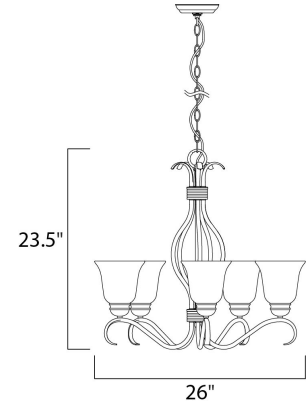

Lighting Your Life Since 1970

Product Specifications - 10125ICSN

Job Name:	Job Type:
Quantity:	Comments:

10125ICSN
Basix 5-Light Chandelier

Finish
Satin Nickel

Glass/Shade
Ice

Product Category
Single-Tier Chandelier

Measurements

Width	26.00"
Height	22.50"
Length	N/A
Extension	N/A
Back Plate Width	N/A
Back Plate Height	N/A
HCO	N/A
Min Overall Height	0.00"
Max Overall Height	22.55"
Hanging Weight	11.03 lbs
Height Adjustable	N/A
Slope	N/A
Chain Length	36"
Wire Length	144"
Canopy Width	N/A
Canopy Height	N/A
Canopy Length	N/A