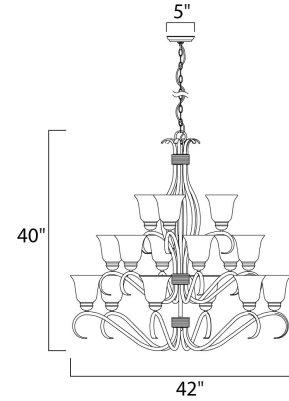

Lighting Your Life Since 1970

Product Specifications - 10129WSOI

Job Name:	Job Type:
Quantity:	Comments:

10129WSOI
Basix 15-Light Chandelier

Finish

Oil Rubbed Bronze

Glass/Shade

Wilshire

Product Category

Multi-Tier Chandelier

Lamping

Number of Bulbs	15
Light Type	Incandescent
Bulb Type	MB
Max Bulb Wattage	60
Max Fixture Wattage	900
Rated Life	±2,500 Hours
Rated Lumens	±10,080
Color Temp	±2,700 K
Bulb(s)	Not Included
Light Up/Down	N/A
Beam Spread	N/A
CRI	N/A
Photo Cell Included	N/A
Ballast/Driver/Transformer	No
Dimmable	Standard

Measurements

Width	42.00"
Height	40.00"
Length	N/A
Extension	N/A
Back Plate Width	N/A
Back Plate Height	N/A
HCO	N/A
Min Overall Height	0.00"
Max Overall Height	N/A
Hanging Weight	33.10 lbs
Height Adjustable	N/A
Slope	N/A
Chain Length	72"
Wire Length	180"
Canopy Width	N/A
Canopy Height	N/A
Canopy Length	N/A