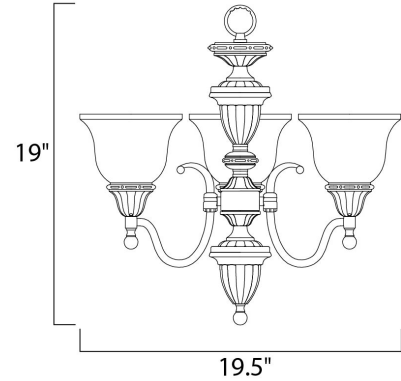

Lighting Your Life Since 1970

Product Specifications - 11049SVOI

Job Name:	Job Type:
Quantity:	Comments:

11049SVOI
Soho 3-Light Chandelier

Finish

Oil Rubbed Bronze

Glass/Shade

Soft Vanilla

Product Category

Mini Chandelier

Lamping

Number of Bulbs	3
Light Type	Incandescent
Bulb Type	MB
Max Bulb Wattage	100
Max Fixture Wattage	300
Rated Life	±2,500 Hours
Rated Lumens	±3,450
Color Temp	±2,700 K
Bulb(s)	Not Included
Light Up/Down	N/A
Beam Spread	N/A
CRI	N/A
Photo Cell Included	N/A
Ballast/Driver/Transformer	No
Dimmable	Standard

Measurements

Width	19.50"
Height	16.75"
Length	N/A
Extension	N/A
Back Plate Width	N/A
Back Plate Height	N/A
HCO	N/A
Min Overall Height	0.00"
Max Overall Height	N/A
Hanging Weight	10.38 lbs
Height Adjustable	N/A
Slope	N/A
Chain Length	36"
Wire Length	180"
Canopy Width	N/A
Canopy Height	N/A
Canopy Length	N/A