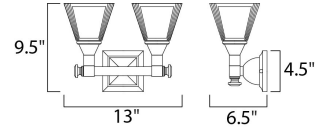

Lighting Your Life Since 1970

Product Specifications - 11077FTSN

Job Name:	Job Type:
Quantity:	Comments:

11077FTSN
Brentwood 2-Light Bath Vanity

Finish

Satin Nickel

Glass/Shade

Frosted

Product Category

Bath Vanity

Lamping

Number of Bulbs	2
Light Type	Incandescent
Bulb Type	MB
Max Bulb Wattage	100
Max Fixture Wattage	200
Rated Life	±2,500 Hours
Rated Lumens	±2,300
Color Temp	±2,700 K
Bulb(s)	Not Included
Light Up/Down	Both
Beam Spread	N/A
CRI	N/A
Photo Cell Included	N/A
Ballast/Driver/Transformer	No
Dimmable	Standard

Measurements

Width	13.00"
Height	9.50"
Length	N/A
Extension	7"
Back Plate Width	4.50"
Back Plate Height	4.50"
HCO	7.00"
Min Overall Height	0.00"
Max Overall Height	N/A
Hanging Weight	4.62 lbs
Height Adjustable	N/A
Slope	N/A
Chain Length	N/A
Wire Length	N/A
Canopy Width	N/A
Canopy Height	N/A
Canopy Length	N/A