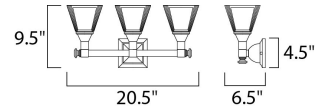

Lighting Your Life Since 1970

Product Specifications - 11078FTOI

Job Name:	Job Type:
Quantity:	Comments:

11078FTOI
Brentwood 3-Light Bath Vanity

Finish

Oil Rubbed Bronze

Glass/Shade

Frosted

Product Category

Bath Vanity

Lamping

Number of Bulbs	3
Light Type	Incandescent
Bulb Type	MB
Max Bulb Wattage	100
Max Fixture Wattage	300
Rated Life	±2,500 Hours
Rated Lumens	±3,450
Color Temp	±2,700 K
Bulb(s)	Not Included
Light Up/Down	Both
Beam Spread	N/A
CRI	N/A
Photo Cell Included	N/A
Ballast/Driver/Transformer	No
Dimmable	Standard

Measurements

Width	20.50"
Height	9.50"
Length	N/A
Extension	7"
Back Plate Width	4.50"
Back Plate Height	4.50"
HCO	7.00"
Min Overall Height	0.00"
Max Overall Height	N/A
Hanging Weight	7.81 lbs
Height Adjustable	N/A
Slope	N/A
Chain Length	N/A
Wire Length	N/A
Canopy Width	N/A
Canopy Height	N/A
Canopy Length	N/A