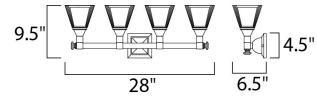

Lighting Your Life Since 1970

Product Specifications - 11079FTOI

Job Name:	Job Type:
Quantity:	Comments:

11079FTOI
Brentwood 4-Light Bath Vanity

Finish

Oil Rubbed Bronze

Glass/Shade

Frosted

Product Category

Bath Vanity

Lamping

Number of Bulbs	4
Light Type	Incandescent
Bulb Type	MB
Max Bulb Wattage	100
Max Fixture Wattage	400
Rated Life	±2,500 Hours
Rated Lumens	±4,600
Color Temp	±2,700 K
Bulb(s)	Not Included
Light Up/Down	Both
Beam Spread	N/A
CRI	N/A
Photo Cell Included	N/A
Ballast/Driver/Transformer	No
Dimmable	Standard

Measurements

Width	28.00"
Height	9.50"
Length	N/A
Extension	7"
Back Plate Width	4.50"
Back Plate Height	4.50"
HCO	7.00"
Min Overall Height	0.00"
Max Overall Height	N/A
Hanging Weight	10.50 lbs
Height Adjustable	N/A
Slope	N/A
Chain Length	N/A
Wire Length	N/A
Canopy Width	N/A
Canopy Height	N/A
Canopy Length	N/A