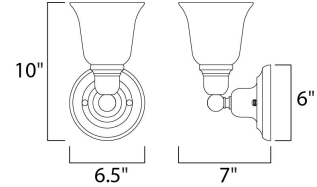

Lighting Your Life Since 1970

Product Specifications - 11086WTPC

Job Name:	Job Type:
Quantity:	Comments:

11086WTPC
Bel Air 1-Light Wall Sconce

Finish

Polished Chrome

Glass/Shade

White

Product Category

Wall Sconce

Lamping

Number of Bulbs	1
Light Type	Incandescent
Bulb Type	MB
Max Bulb Wattage	100
Max Fixture Wattage	100
Rated Life	±2,500 Hours
Rated Lumens	±1,150
Color Temp	±2,700 K
Bulb(s)	Not Included
Light Up/Down	Both
Beam Spread	N/A
CRI	N/A
Photo Cell Included	N/A
Ballast/Driver/Transformer	No
Dimmable	Standard

Measurements

Width	6.50"
Height	10.00"
Length	N/A
Extension	7"
Back Plate Width	6.00"
Back Plate Height	6.00"
HCO	7.94"
Min Overall Height	0.00"
Max Overall Height	11.50"
Hanging Weight	2.03 lbs
Height Adjustable	N/A
Slope	N/A
Chain Length	N/A
Wire Length	N/A
Canopy Width	N/A
Canopy Height	N/A
Canopy Length	N/A