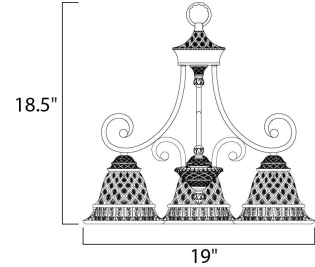

Lighting Your Life Since 1970

Product Specifications - 11173EVOI

Job Name:	Job Type:
Quantity:	Comments:

11173EVOI
Brighton 3-Light Chandelier

Finish

Oil Rubbed Bronze

Glass/Shade

Embossed Vanilla

Product Category

Mini Chandelier

Lamping

Number of Bulbs	3
Light Type	Incandescent
Bulb Type	MB
Max Bulb Wattage	100
Max Fixture Wattage	300
Rated Life	±2,500 Hours
Rated Lumens	±3,450
Color Temp	±2,700 K
Bulb(s)	Not Included
Light Up/Down	N/A
Beam Spread	N/A
CRI	N/A
Photo Cell Included	N/A
Ballast/Driver/Transformer	No
Dimmable	Standard

Measurements

Width	19.00"
Height	18.50"
Length	N/A
Extension	N/A
Back Plate Width	N/A
Back Plate Height	N/A
HCO	N/A
Min Overall Height	0.00"
Max Overall Height	N/A
Hanging Weight	11.59 lbs
Height Adjustable	N/A
Slope	N/A
Chain Length	36"
Wire Length	180"
Canopy Width	N/A
Canopy Height	N/A
Canopy Length	N/A

Shipping

Carton Weight	15.12 lbs
Carton Width	16"
Carton Height	9"
Carton Length	18"
Carton Cubic Feet	1.45
Master Pack	1
Master Pack Weight	N/A
Master Pack Width	N/A
Master Pack Height	N/A
Master Pack Length	N/A
Master Cubic Feet	N/A
UPS Shippable	Yes