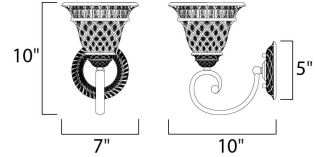

Lighting Your Life Since 1970

Product Specifications - 11181EVOI

Job Name:	Job Type:
Quantity:	Comments:

11181EVOI
Brighton 1-Light Wall Sconce

Finish

Oil Rubbed Bronze

Glass/Shade

Embossed Vanilla

Measurements

Width	7.00"
Height	10.00"
Length	N/A
Extension	10"
Back Plate Width	5.13"
Back Plate Height	5.13"
HCO	N/A
Min Overall Height	0.00"
Max Overall Height	N/A
Hanging Weight	3.13 lbs
Height Adjustable	N/A
Slope	N/A
Chain Length	N/A
Wire Length	N/A
Canopy Width	N/A
Canopy Height	N/A
Canopy Length	N/A

Shipping

Carton Weight	3.50 lbs
Carton Width	9"
Carton Height	10"
Carton Length	10"
Carton Cubic Feet	0.54
Master Pack	1
Master Pack Weight	N/A
Master Pack Width	N/A
Master Pack Height	N/A
Master Pack Length	N/A
Master Cubic Feet	N/A
UPS Shippable	Yes