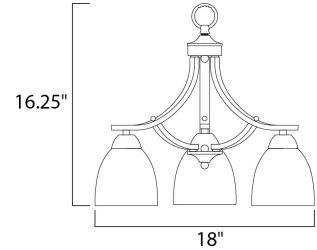

Lighting Your Life Since 1970

Product Specifications - 11223FTOI

Job Name:	Job Type:
Quantity:	Comments:

11223FTOI
Axis 3-Light Chandelier

Finish

Oil Rubbed Bronze

Glass/Shade

Frosted

Product Category

Down Light Chandelier

Lamping

Number of Bulbs	3
Light Type	Incandescent
Bulb Type	MB
Max Bulb Wattage	60
Max Fixture Wattage	180
Rated Life	
Rated Lumens	±0
Color Temp	
Bulb(s)	Not Included
Light Up/Down	N/A
Beam Spread	N/A
CRI	N/A
Photo Cell Included	N/A
Ballast/Driver/Transformer	No
Dimmable	N/A

Measurements

Width	18.00"
Height	16.25"
Length	N/A
Extension	N/A
Back Plate Width	N/A
Back Plate Height	N/A
HCO	N/A
Min Overall Height	0.00"
Max Overall Height	N/A
Hanging Weight	5.86 lbs
Height Adjustable	N/A
Slope	N/A
Chain Length	N/A
Wire Length	N/A
Canopy Width	N/A
Canopy Height	N/A
Canopy Length	N/A