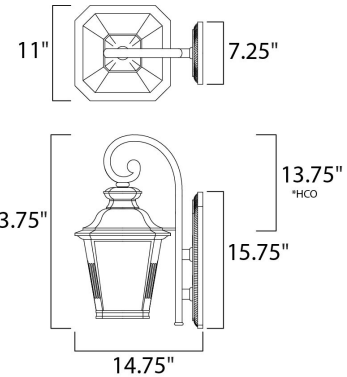

Finish
Bronze

Glass/Shade
Frosted Seedy

Product Category
Outdoor Wall Mount

Lamping

Number of Bulbs	1
Light Type	Incandescent
Bulb Type	MB
Max Bulb Wattage	100
Max Fixture Wattage	100
Rated Life	
Rated Lumens	±0
Color Temp	
Bulb(s)	Not Included
Light Up/Down	N/A
Beam Spread	N/A
CRI	N/A
Photo Cell Included	N/A
Ballast/Driver/Transformer	No
Dimmable	N/A

Measurements

Width	11.00"
Height	23.75"
Length	N/A
Extension	15"
Back Plate Width	7.25"
Back Plate Height	15.75"
HCO	13.75"
Min Overall Height	0.00"
Max Overall Height	N/A
Hanging Weight	9.39 lbs
Height Adjustable	N/A
Slope	N/A
Chain Length	N/A
Wire Length	N/A
Canopy Width	N/A
Canopy Height	N/A
Canopy Length	N/A

Shipping

Carton Weight	10.56 lbs
Carton Width	14"
Carton Height	27"
Carton Length	18"
Carton Cubic Feet	3.92
Master Pack	1
Master Pack Weight	N/A
Master Pack Width	N/A
Master Pack Height	N/A
Master Pack Length	N/A
Master Cubic Feet	N/A
UPS Shippable	Yes

Certification

Safety Rating	Wet
Energy Star	No
CA Title 24	No
CA Title 20	No
ADA	No
Dark Sky	N/A

Other

UPC Code	783209107618
Shades Included	N/A
Crystals Included	N/A
Diffuser Included	N/A
Conversion Kit	N/A
Material	N/A

Equivalents

Incandescent Watts	N/A
Fluorescent Watts	N/A

Maxim Lighting International and all designs, logos and images © 2015 Maxim Lighting International. All Rights Reserved. Maxim Lighting International reserves the right, at any time, to make changes in the design and/or construction of the product including the discontinuation of product without prior notice. Color may vary from what is pictured above due to limitations inherent to photographic processes.

Always consult a qualified, licensed electrician before installation of any product weighing 35 pounds or more. We recommend that a qualified, licensed electrician do the installation. Always install to a mechanically sound structure.