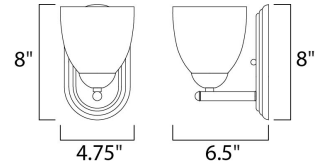

Lighting Your Life Since 1970

Product Specifications - 11311FTSN

Job Name:	Job Type:
Quantity:	Comments:

11311FTSN
Axis 1-Light Wall Sconce

Finish
Satin Nickel

Glass/Shade
Frosted

Product Category
Bath Vanity

Measurements

Width	5.00"
Height	8.00"
Length	N/A
Extension	7"
Back Plate Width	N/A
Back Plate Height	N/A
HCO	N/A
Min Overall Height	0.00"
Max Overall Height	N/A
Hanging Weight	2.20 lbs
Height Adjustable	N/A
Slope	N/A
Chain Length	N/A
Wire Length	N/A
Canopy Width	N/A
Canopy Height	N/A
Canopy Length	N/A

Shipping

Carton Weight	2.64 lbs
Carton Width	6"
Carton Height	9"
Carton Length	7"
Carton Cubic Feet	0.22
Master Pack	1
Master Pack Weight	N/A
Master Pack Width	N/A
Master Pack Height	N/A
Master Pack Length	N/A
Master Cubic Feet	N/A
UPS Shippable	Yes