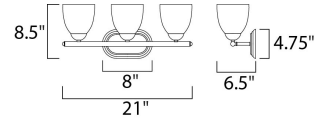

Lighting Your Life Since 1970

Product Specifications - 11313FTOI

Job Name:	Job Type:
Quantity:	Comments:

11313FTOI
Axis 3-Light Bath Vanity

Finish

Oil Rubbed Bronze

Glass/Shade

Frosted

Measurements

Width	21.00"
Height	8.50"
Length	N/A
Extension	7"
Back Plate Width	N/A
Back Plate Height	N/A
HCO	N/A
Min Overall Height	0.00"
Max Overall Height	N/A
Hanging Weight	5.50 lbs
Height Adjustable	N/A
Slope	N/A
Chain Length	N/A
Wire Length	N/A
Canopy Width	N/A
Canopy Height	N/A
Canopy Length	N/A