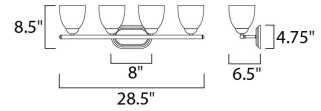

Lighting Your Life Since 1970

Product Specifications - 11314FTOI

Job Name:	Job Type:
Quantity:	Comments:

11314FTOI
Axis 4-Light Bath Vanity

Finish

Oil Rubbed Bronze

Glass/Shade

Frosted

Measurements

Width	28.50"
Height	8.50"
Length	N/A
Extension	7"
Back Plate Width	N/A
Back Plate Height	N/A
HCO	N/A
Min Overall Height	0.00"
Max Overall Height	N/A
Hanging Weight	7.04 lbs
Height Adjustable	N/A
Slope	N/A
Chain Length	N/A
Wire Length	N/A
Canopy Width	N/A
Canopy Height	N/A
Canopy Length	N/A