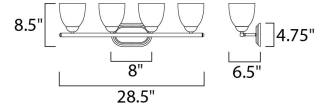

Lighting Your Life Since 1970

Product Specifications - 11314FTSN

Job Name:	Job Type:
Quantity:	Comments:

11314FTSN
Axis 4-Light Bath Vanity

Finish

Satin Nickel

Glass/Shade

Frosted

Measurements

Width	28.50"
Height	8.50"
Length	N/A
Extension	7"
Back Plate Width	N/A
Back Plate Height	N/A
HCO	N/A
Min Overall Height	0.00"
Max Overall Height	N/A
Hanging Weight	7.04 lbs
Height Adjustable	N/A
Slope	N/A
Chain Length	N/A
Wire Length	N/A
Canopy Width	N/A
Canopy Height	N/A
Canopy Length	N/A