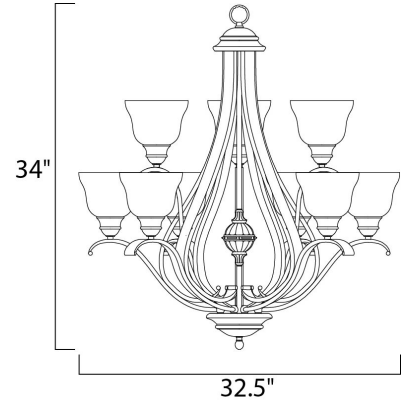

Lighting Your Life Since 1970

Product Specifications - 11806ICBK

Job Name:	Job Type:
Quantity:	Comments:

11806ICBK
Linda 9-Light Chandelier

Finish
Black

Glass/Shade
Ice

Product Category
Multi-Tier Chandelier

Measurements

Width	32.50"
Height	34.00"
Length	N/A
Extension	N/A
Back Plate Width	N/A
Back Plate Height	N/A
HCO	N/A
Min Overall Height	0.00"
Max Overall Height	N/A
Hanging Weight	28.09 lbs
Height Adjustable	N/A
Slope	N/A
Chain Length	72"
Wire Length	180"
Canopy Width	N/A
Canopy Height	N/A
Canopy Length	N/A