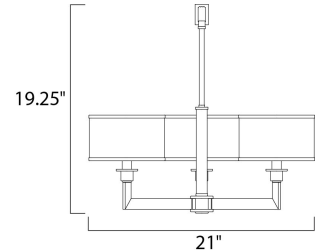

Lighting Your Life Since 1970

Product Specifications - 12054WTOI

Job Name:	Job Type:
Quantity:	Comments:

12054WTOI
Nexus 3-Light Chandelier

Finish

Oil Rubbed Bronze

Glass/Shade

White

Measurements

Width	21.00"
Height	19.25"
Length	N/A
Extension	N/A
Back Plate Width	N/A
Back Plate Height	N/A
HCO	N/A
Min Overall Height	0.00"
Max Overall Height	N/A
Hanging Weight	5.95 lbs
Height Adjustable	N/A
Slope	N/A
Chain Length	36"
Wire Length	180"
Canopy Width	N/A
Canopy Height	N/A
Canopy Length	N/A

Shipping

Carton Weight	8.55 lbs
Carton Width	17"
Carton Height	9"
Carton Length	19"
Carton Cubic Feet	1.55
Master Pack	1
Master Pack Weight	N/A
Master Pack Width	N/A
Master Pack Height	N/A
Master Pack Length	N/A
Master Cubic Feet	N/A
UPS Shippable	Yes