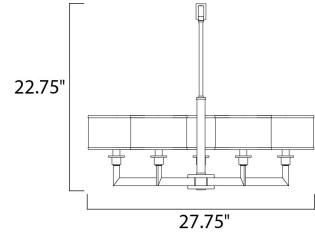

Lighting Your Life Since 1970

Product Specifications - 12055WTSN

Job Name:	Job Type:
Quantity:	Comments:

12055WTSN
Nexus 5-Light Chandelier

Finish
Satin Nickel

Glass/Shade
White

Product Category
Single-Tier Chandelier

Measurements

Width	27.75"
Height	22.75"
Length	N/A
Extension	N/A
Back Plate Width	N/A
Back Plate Height	N/A
HCO	N/A
Min Overall Height	0.00"
Max Overall Height	N/A
Hanging Weight	8.55 lbs
Height Adjustable	N/A
Slope	N/A
Chain Length	36"
Wire Length	180"
Canopy Width	N/A
Canopy Height	N/A
Canopy Length	N/A

Shipping

Carton Weight	14.97 lbs
Carton Width	24"
Carton Height	8"
Carton Length	25"
Carton Cubic Feet	2.67
Master Pack	1
Master Pack Weight	N/A
Master Pack Width	N/A
Master Pack Height	N/A
Master Pack Length	N/A
Master Cubic Feet	N/A
UPS Shippable	Yes