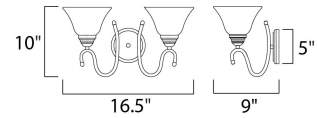

Lighting Your Life Since 1970

Product Specifications - 12067MRSN

Job Name:	Job Type:
Quantity:	Comments:

12067MRSN
Newport 2-Light Bath Vanity

Finish

Satin Nickel

Glass/Shade

Marble

Product Category

Bath Vanity

Lamping

Number of Bulbs	2
Light Type	Incandescent
Bulb Type	MB
Max Bulb Wattage	100
Max Fixture Wattage	200
Rated Life	±2,500 Hours
Rated Lumens	±2,300
Color Temp	±2,700 K
Bulb(s)	Not Included
Light Up/Down	Both
Beam Spread	N/A
CRI	N/A
Photo Cell Included	N/A
Ballast/Driver/Transformer	No
Dimmable	Standard

Measurements

Width	16.50"
Height	10.00"
Length	N/A
Extension	8"
Back Plate Width	3.93"
Back Plate Height	N/A
HCO	5.00"
Min Overall Height	0.00"
Max Overall Height	N/A
Hanging Weight	3.22 lbs
Height Adjustable	N/A
Slope	N/A
Chain Length	N/A
Wire Length	N/A
Canopy Width	
Canopy Height	
Canopy Length	N/A