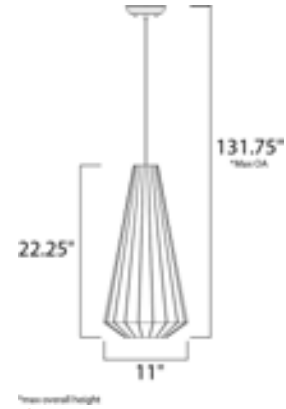

Lighting Your Life Since 1970

Product Specifications - 12184WTPC

Job Name:	Job Type:
Quantity:	Comments:

**12184WTPC**  
Cocoon 1-Light Pendant

**Finish**  
Polished Chrome

**Glass/Shade**  
White

**Product Category**  
Single Pendant

**Measurements**

Width	11.00"
Height	22.25"
Length	11.00"
Extension	N/A
Back Plate Width	N/A
Back Plate Height	N/A
HCO	N/A
Min Overall Height	0.00"
Max Overall Height	131.75"
Hanging Weight	3.01 lbs
Height Adjustable	N/A
Slope	120°
Chain Length	N/A
Wire Length	N/A
Canopy Width	N/A
Canopy Height	N/A
Canopy Length	N/A

**Shipping**

Carton Weight	6.60 lbs
Carton Width	14"
Carton Height	24"
Carton Length	14"
Carton Cubic Feet	2.60
Master Pack	1
Master Pack Weight	N/A
Master Pack Width	N/A
Master Pack Height	N/A
Master Pack Length	N/A
Master Cubic Feet	N/A
UPS Shippable	Yes